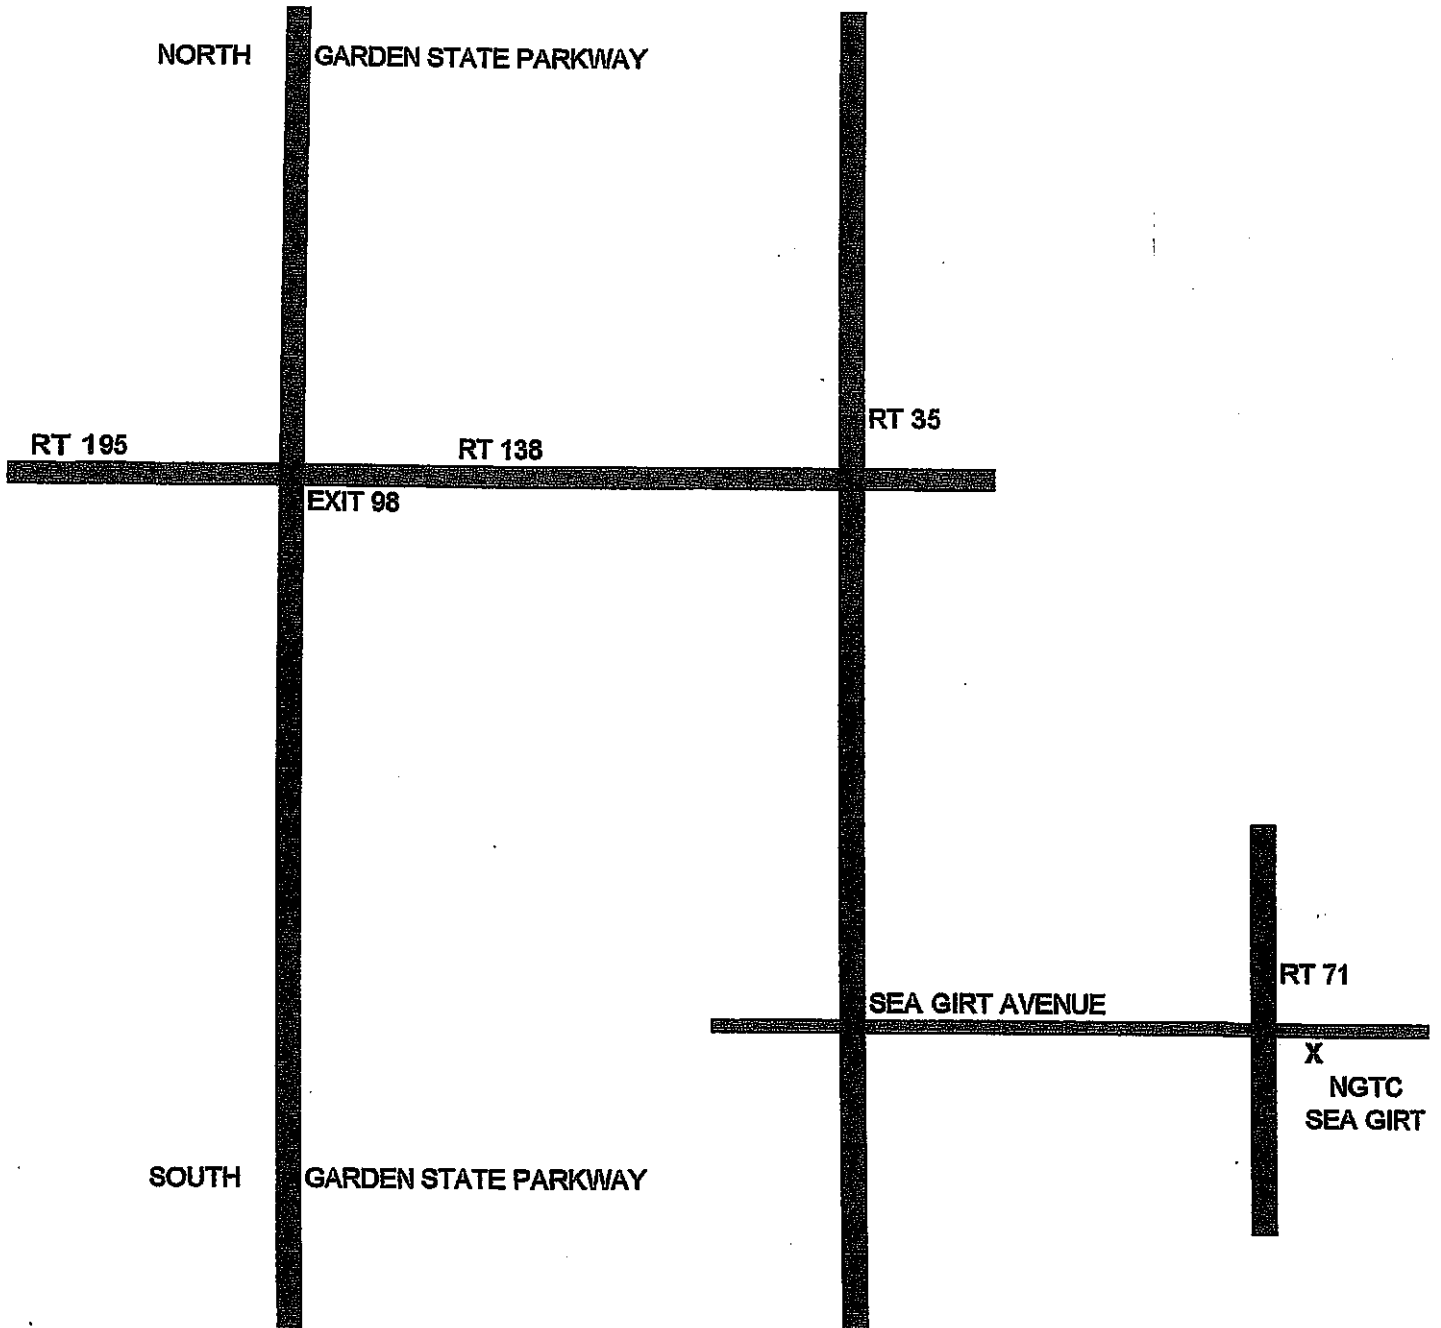

DIRECTIONS TO
NATIONAL GUARD TRAINING CENTER
SEA GIRT, NJ

SEA GIRT AVE.

SEA GIRT TRAINING ACADEMY

1.68 ACRES
GRID SPACING = 100'-0"